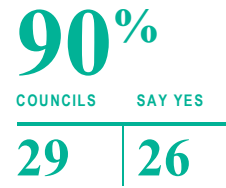

1. /Albury City Council
2. Armidale Dumaresq Council
3. Auburn City Council
4. Ballina Shire Council
5. Balranald Shire Council
6. Bankstown City Council
7. Bathurst Regional Council
8. Bega Valley Shire Council
9. Bellingen Shire Council
10. Berrigan Shire Council
11. Blacktown City Council
12. Bland Shire Council
13. Blayney Shire Council
14. Blue Mountains City Council
15. Bogan Shire Council
16. Bombala Council
17. Boorowa Council
18. Bourke Shire Council
19. Brewarrina Shire Council
20. Broken Hill City Council
21. Burwood Council
22. Byron Shire Council
23. Cabonne Shire Council
24. Camden Council
25. Campbelltown City Council
26. Canterbury City Council
27. Carrathool Shire Council
28. Central Darling Shire Council
29. City of Canada Bay Council
30. City of Kogarah
31. City of Lithgow Council
32. Clarence Valley Council
33. Cobar Shire Council
34. Coffs Harbour City Council
35. Conargo Shire Council
36. Coolamon Shire Council
37. Cooma-Monaro Shire Council
38. Coonamble Shire Council
39. Cootamundra Shire Council
40. Corowa Shire Council
41. Council of the City of Sydney
42. Cowra Shire Council
43. Deniliquin Council
44. Dubbo City Council
45. Dungog Shire Council
46. Eurobodalla Shire Council
47. Fairfield City Council
48. Forbes Shire Council
49. Gilgandra Shire Council
50. Glen Innes Severn Council
51. Gloucester Shire Council
52. Gosford City Council
53. Goulburn Mulwaree Council
54. Great Lakes Council
55. Greater Hume Shire Council
56. Greater Taree City Council
57. Griffith City Council
58. Gundagai Shire Council
59. Gunnedah Shire Council
60. Guyra Shire Council
61. Gwydir Shire Council
62. Harden Shire Council
63. Hawkesbury City Council
64. Hay Shire Council
65. Holroyd City Council

1. Alice Springs Town Council
2. Barkly Shire Council
3. Belyuen Shire
4. Central Desert Shire Council
5. City Of Palmerston Council
6. Coomalie Shire Council
7. Darwin City Council
8. East Arnhem Shire Council
9. Katherine Town Council
10. Litchfield Shire Council
11. MacDonnell Shire Council
12. Roper Gulf Shire Council
13. Tiwi Islands Shire Council
14. Victoria Daly Shire Council
15. Wagait Shire Council
16. West Arnhem Shire Council