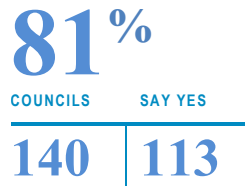

1. /Albury City Council
2. Armidale Dumaresq Council
3. Auburn City Council
4. Ballina Shire Council
5. Balranald Shire Council
6. Bankstown City Council
7. Bathurst Regional Council
8. Bega Valley Shire Council
9. Bellingen Shire Council
10. Berrigan Shire Council
11. Blacktown City Council
12. Bland Shire Council
13. Blayney Shire Council
14. Blue Mountains City Council
15. Bogan Shire Council
16. Bombala Council
17. Boorowa Council
18. Bourke Shire Council
19. Brewarrina Shire Council
20. Broken Hill City Council
21. Burwood Council
22. Byron Shire Council
23. Cabonne Shire Council
24. Camden Council
25. Campbelltown City Council
26. Canterbury City Council
27. Carrathool Shire Council
28. Central Darling Shire Council
29. City of Canada Bay Council
30. City of Kogarah
31. City of Lithgow Council
32. Clarence Valley Council
33. Cobar Shire Council
34. Coffs Harbour City Council
35. Conargo Shire Council
36. Coolamon Shire Council
37. Cooma-Monaro Shire Council
38. Coonamble Shire Council
39. Cootamundra Shire Council
40. Corowa Shire Council
41. Council of the City of Sydney
42. Cowra Shire Council
43. Deniliquin Council
44. Dubbo City Council
45. Dungog Shire Council
46. Eurobodalla Shire Council
47. Fairfield City Council
48. Forbes Shire Council
49. Gilgandra Shire Council
50. Glen Innes Severn Council
51. Gloucester Shire Council
52. Gosford City Council
53. Goulburn Mulwaree Council
54. Great Lakes Council
55. Greater Hume Shire Council
56. Greater Taree City Council
57. Griffith City Council
58. Gundagai Shire Council
59. Gunnedah Shire Council
60. Guyra Shire Council
61. Gwydir Shire Council
62. Harden Shire Council
63. Hawkesbury City Council
64. Hay Shire Council
65. Holroyd City Council

1. Alice Springs Town Council
2. Barkly Shire Council
3. Belyuen Shire
4. Central Desert Shire Council
5. City Of Palmerston Council
6. Coomalie Shire Council
7. Darwin City Council
8. East Arnhem Shire Council
9. Katherine Town Council
10. Litchfield Shire Council
11. MacDonnell Shire Council
12. Roper Gulf Shire Council
13. Tiwi Islands Shire Council
14. Victoria Daly Shire Council
15. Wagait Shire Council
16. West Arnhem Shire Council