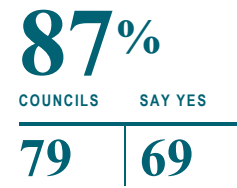

1. /Albury City Council
2. Armidale Dumaresq Council
3. Auburn City Council
4. Ballina Shire Council
5. Balranald Shire Council
6. Bankstown City Council
7. Bathurst Regional Council
8. Bega Valley Shire Council
9. Bellingen Shire Council
10. Berrigan Shire Council
11. Blacktown City Council
12. Bland Shire Council
13. Blayney Shire Council
14. Blue Mountains City Council
15. Bogan Shire Council
16. Bombala Council
17. Boorowa Council
18. Bourke Shire Council
19. Brewarrina Shire Council
20. Broken Hill City Council
21. Burwood Council
22. Byron Shire Council
23. Cabonne Shire Council
24. Camden Council
25. Campbelltown City Council
26. Canterbury City Council
27. Carrathool Shire Council
28. Central Darling Shire Council
29. City of Canada Bay Council
30. City of Kogarah
31. City of Lithgow Council
32. Clarence Valley Council
33. Cobar Shire Council
34. Coffs Harbour City Council
35. Conargo Shire Council
36. Coolamon Shire Council
37. Cooma-Monaro Shire Council
38. Coonamble Shire Council
39. Cootamundra Shire Council
40. Corowa Shire Council
41. Council of the City of Sydney
42. Cowra Shire Council
43. Deniliquin Council
44. Dubbo City Council
45. Dungog Shire Council
46. Eurobodalla Shire Council
47. Fairfield City Council
48. Forbes Shire Council
49. Gilgandra Shire Council
50. Glen Innes Severn Council
51. Gloucester Shire Council
52. Gosford City Council
53. Goulburn Mulwaree Council
54. Great Lakes Council
55. Greater Hume Shire Council
56. Greater Taree City Council
57. Griffith City Council
58. Gundagai Shire Council
59. Gunnedah Shire Council
60. Guyra Shire Council
61. Gwydir Shire Council
62. Harden Shire Council
63. Hawkesbury City Council
64. Hay Shire Council
65. Holroyd City Council

1. Alice Springs Town Council
2. Barkly Shire Council
3. Belyuen Shire
4. Central Desert Shire Council
5. City Of Palmerston Council
6. Coomalie Shire Council
7. Darwin City Council
8. East Arnhem Shire Council
9. Katherine Town Council
10. Litchfield Shire Council
11. MacDonnell Shire Council
12. Roper Gulf Shire Council
13. Tiwi Islands Shire Council
14. Victoria Daly Shire Council
15. Wagait Shire Council
16. West Arnhem Shire Council